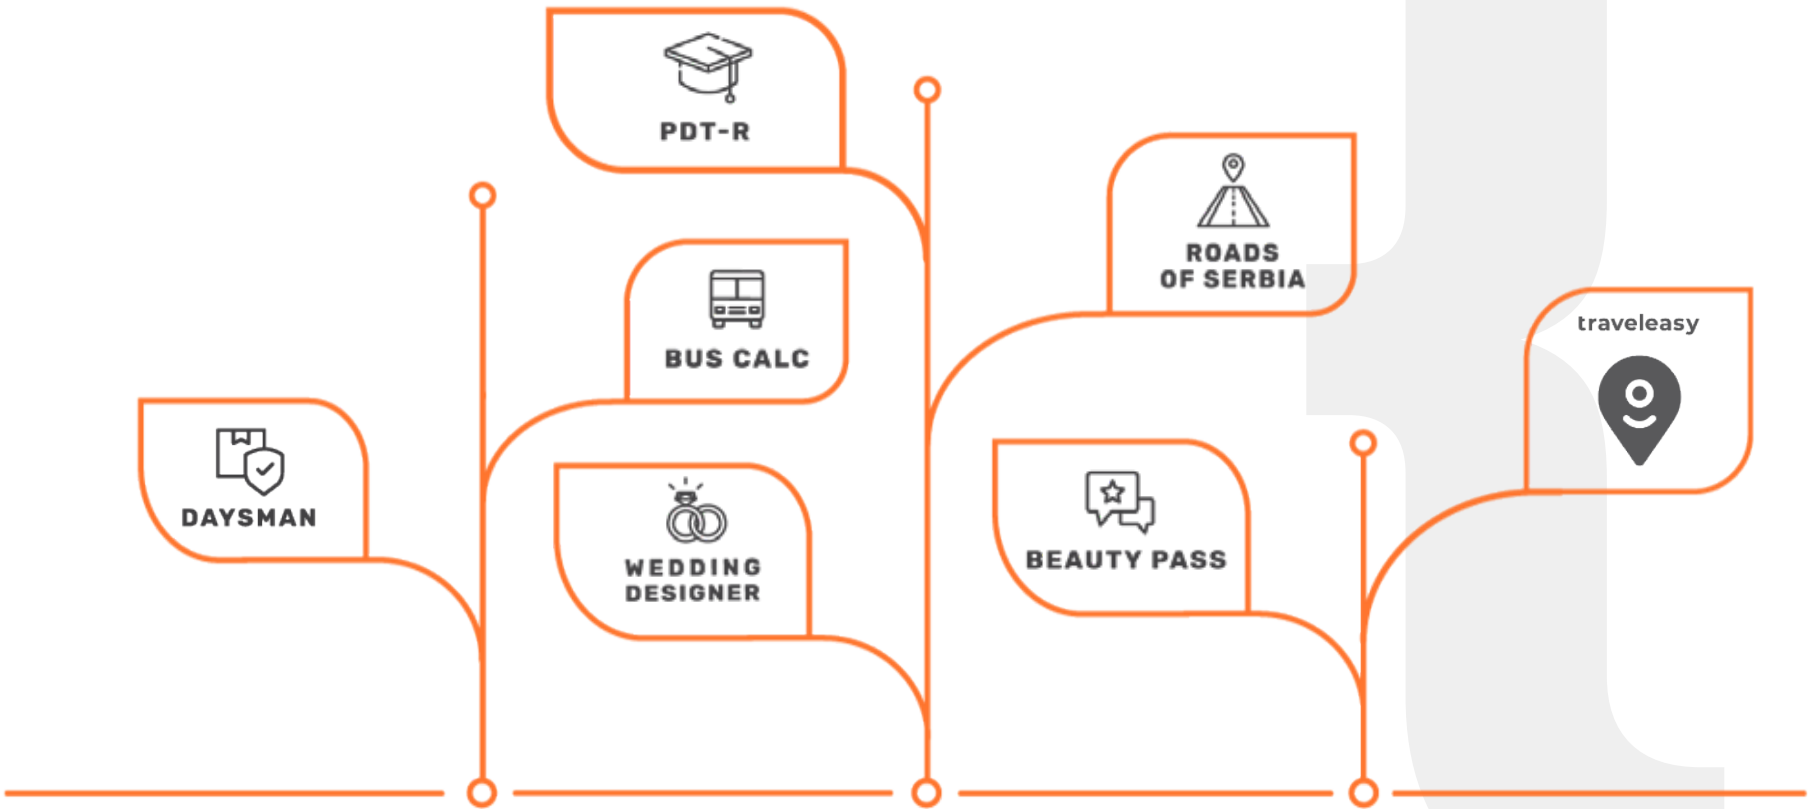

CUSTOM

SOFTWARE DEVELOPMENT REFERENCES (2019)

Variety of experiences & clients – our in house knowledge is our verified expertise!