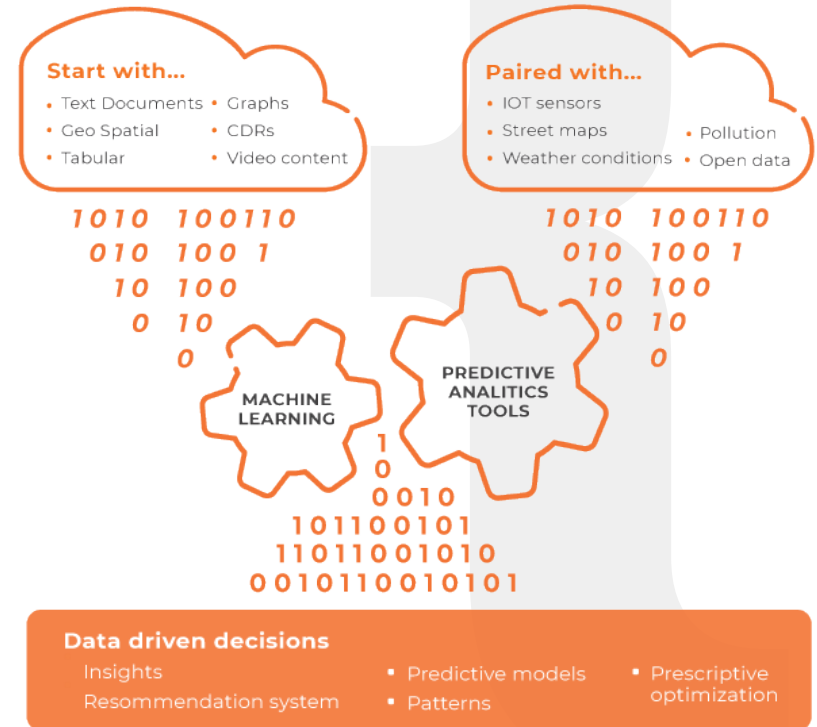

DATA SCIENCE

Rapid technological development, creates a new generation of leaders who embrace new technologies, based on machine learning and additional data sources.

Enetel Solutions helps you become a part of this generation, by using a number of significant benefits these technologies create:

- Easier, faster and automated creation of innovative products and additional functionalities, as well as personalized advertising and communication
- Exceeding customer expectations for individualization and dynamic product adaptation
- Simplification of the process / internal procedures and reduction of dependent expenditures

Let us become Your partner on a journey from Data Wasteland to harvesting Insights from the Data Jungle!