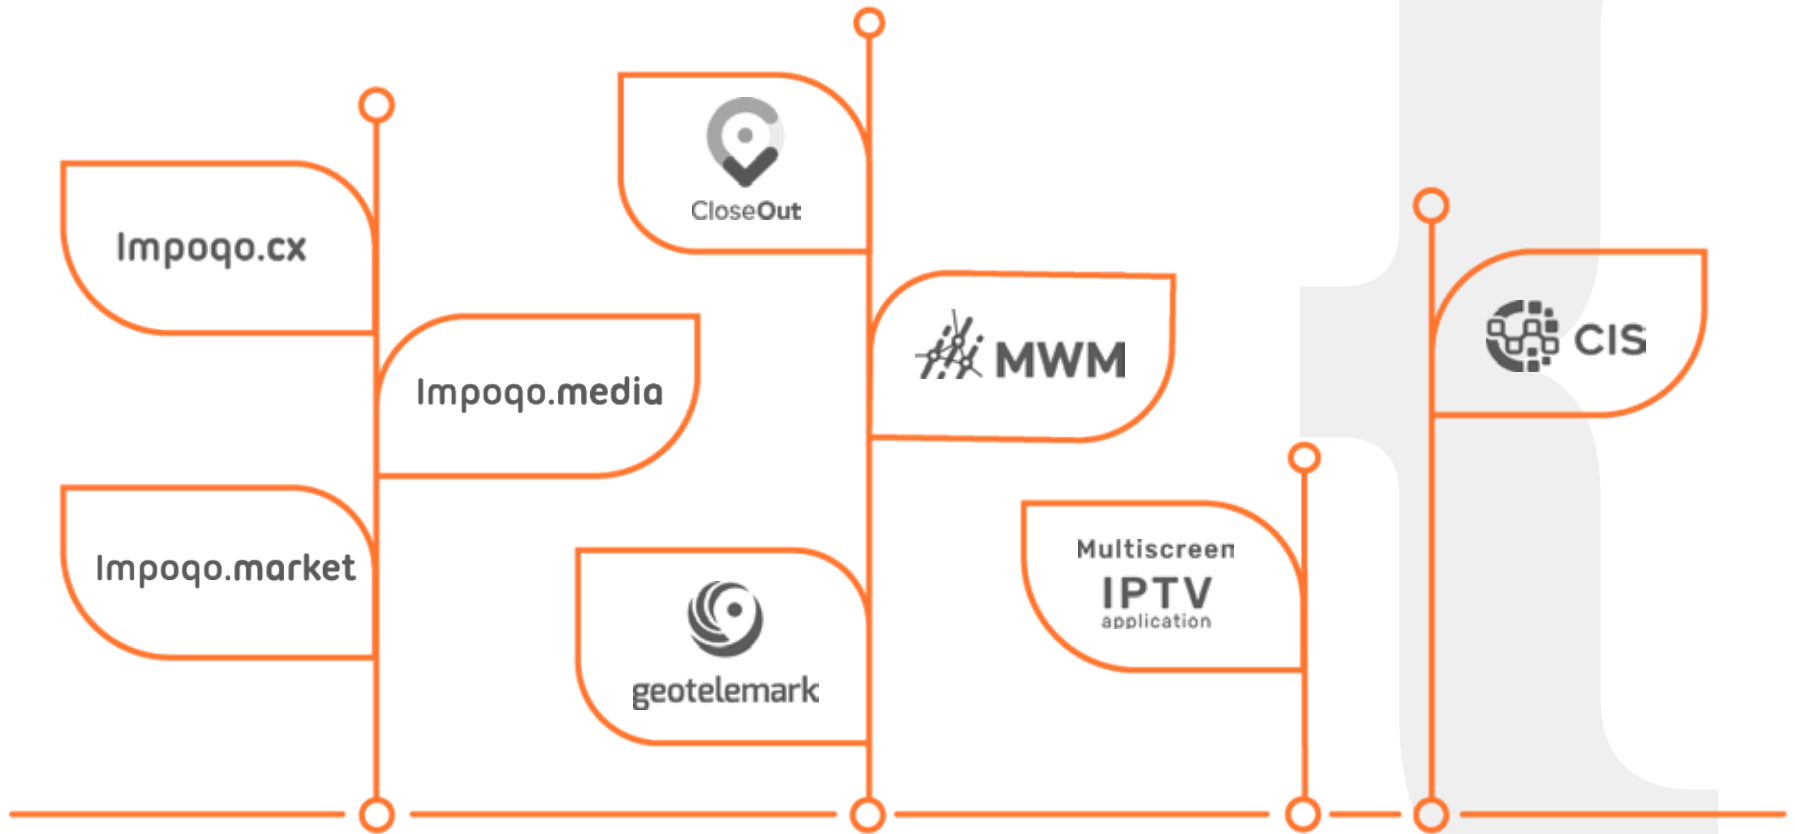

OUR GROWTH

OUR GROWTH

PARTNER SOLUTIONS

Our credibility is proven within our long term and trustful partnerships.

OUR PRODUCTS

We carefully and proudly grow our in house products for digital era!

IMPOQO.CX

CUSTOM MADE BY YOU

CLOSEOUT

PROJECT EFFICIENCY SOLUTION

Companies of various industry verticals, on the way to achieve efficient and successful projects completion, encounter many obstacles in the quality assurance area. Enetel Solutions addresses these pain points by creating a dedicated georeferenced solution called CloseOut.